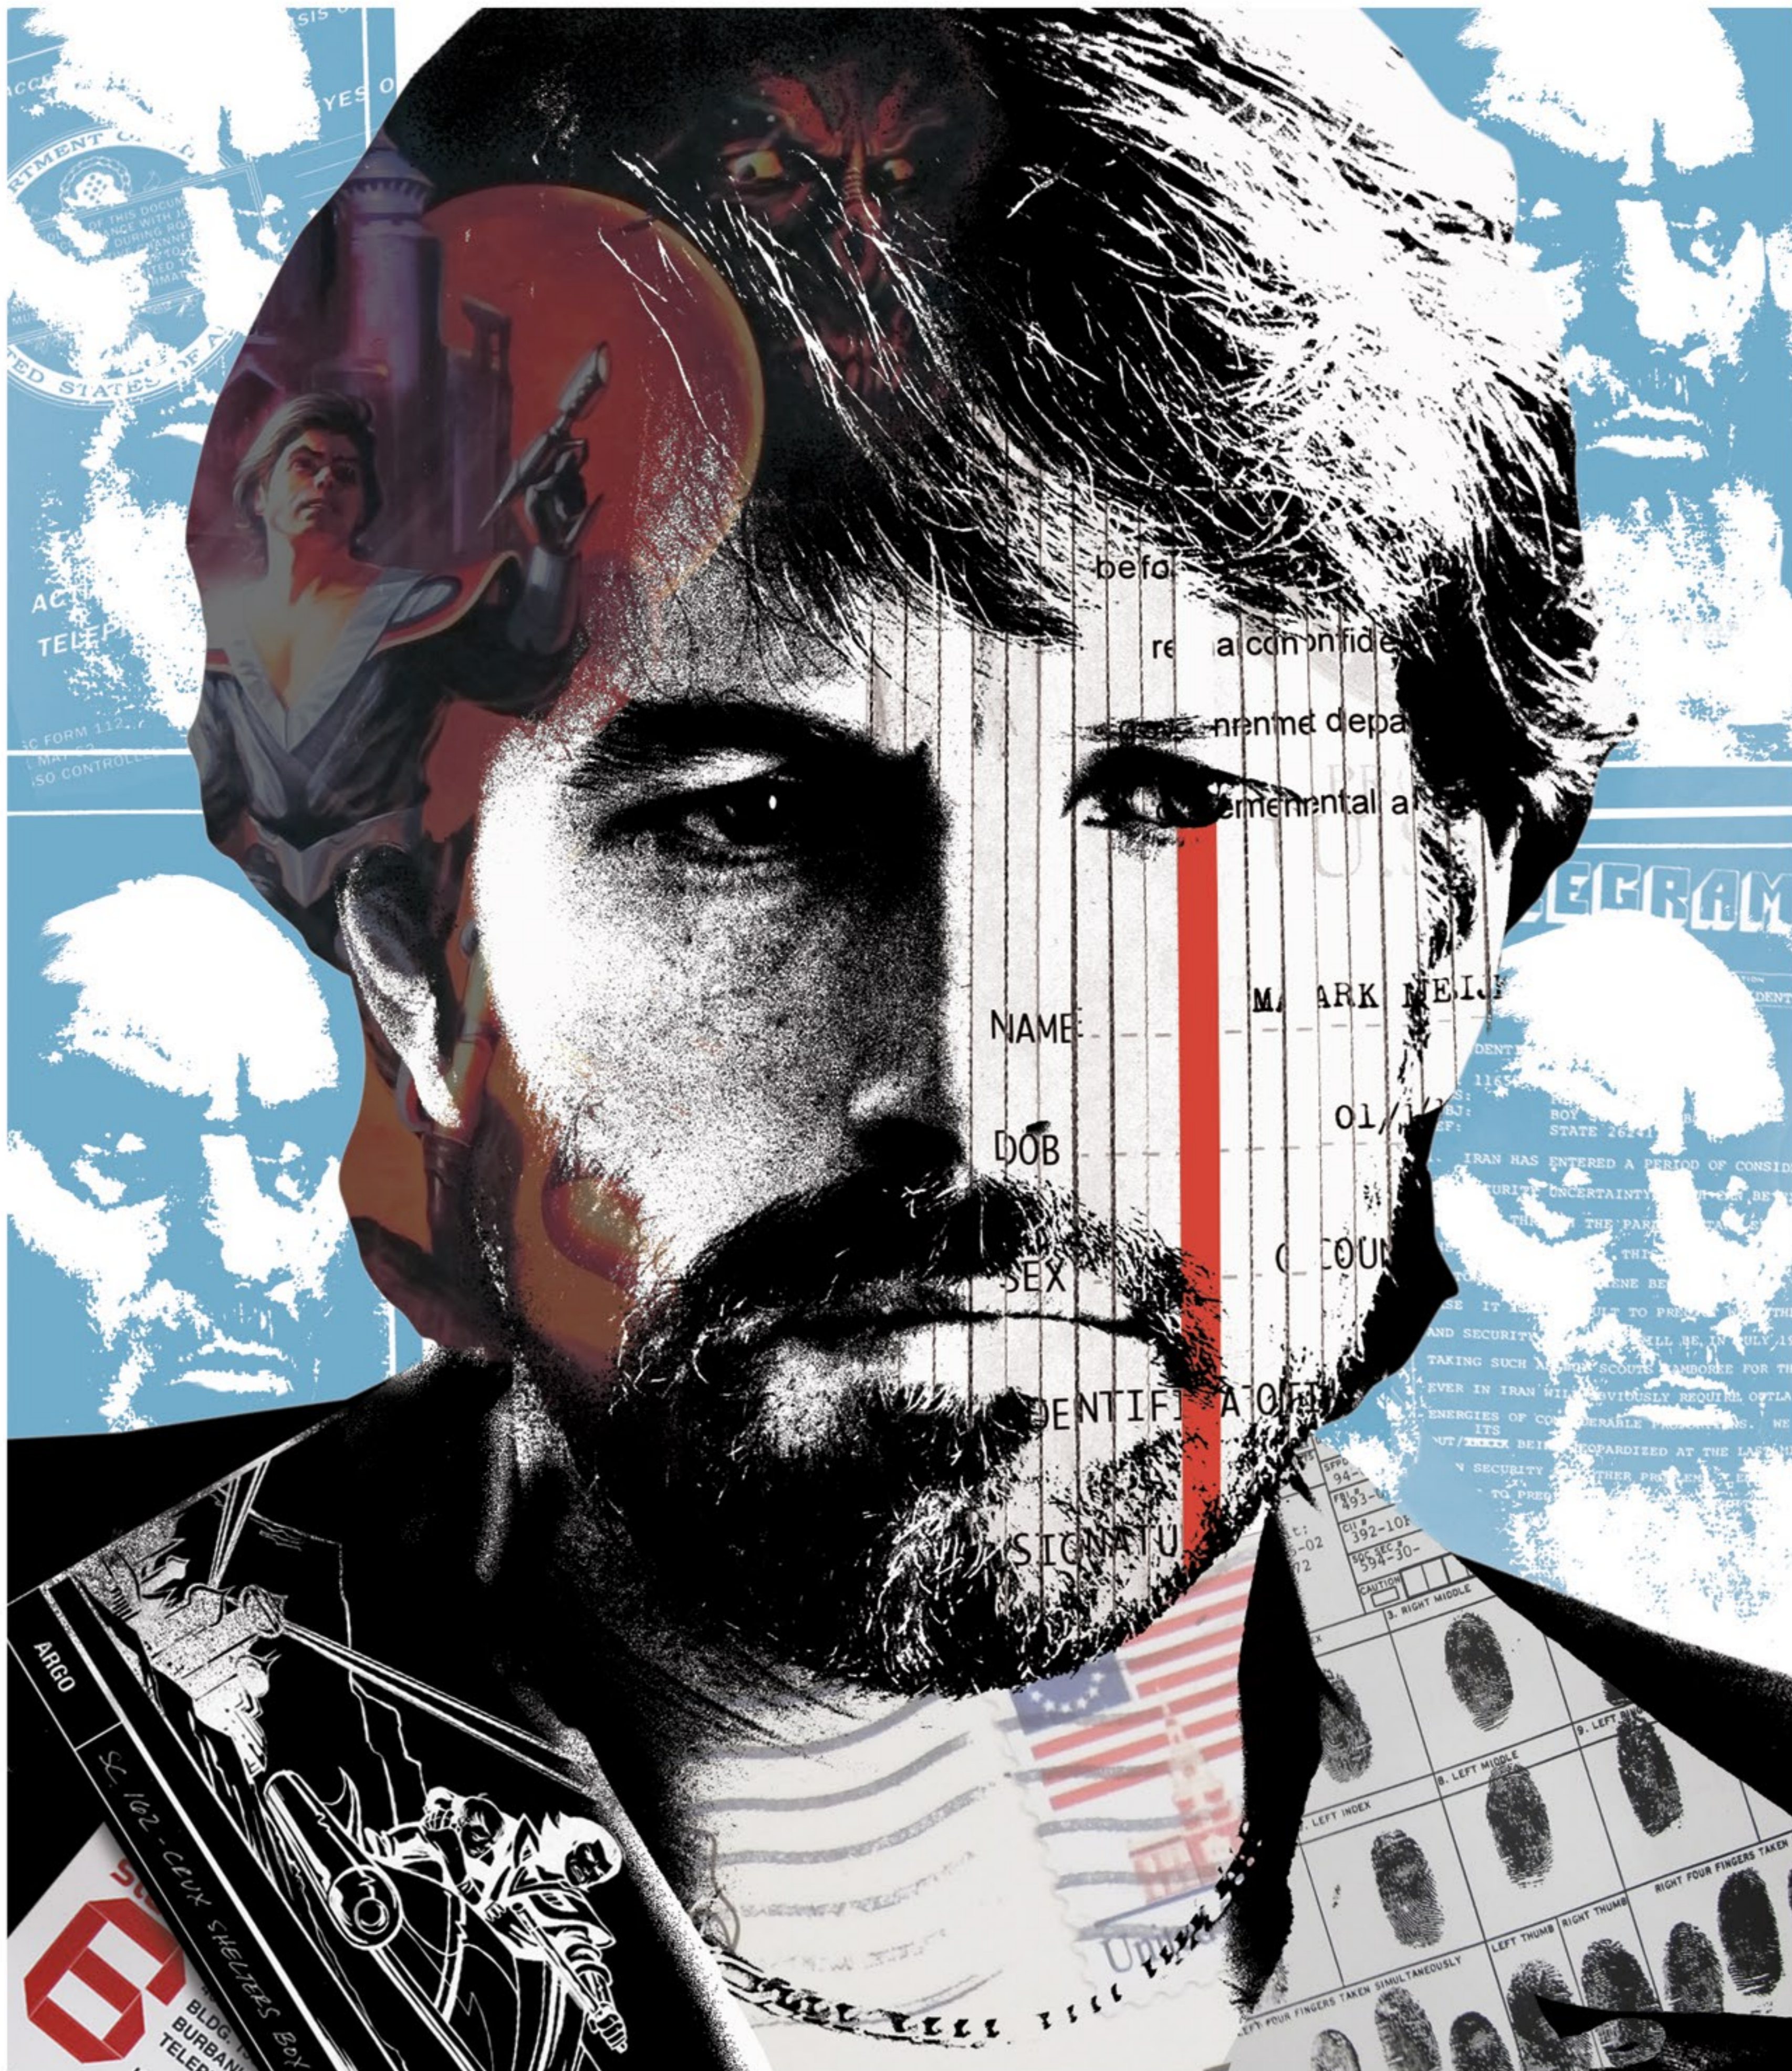

ARGO

DECLASSIFIED EDITION

DAN BELTRAN
danbeltran@danbeltran.com