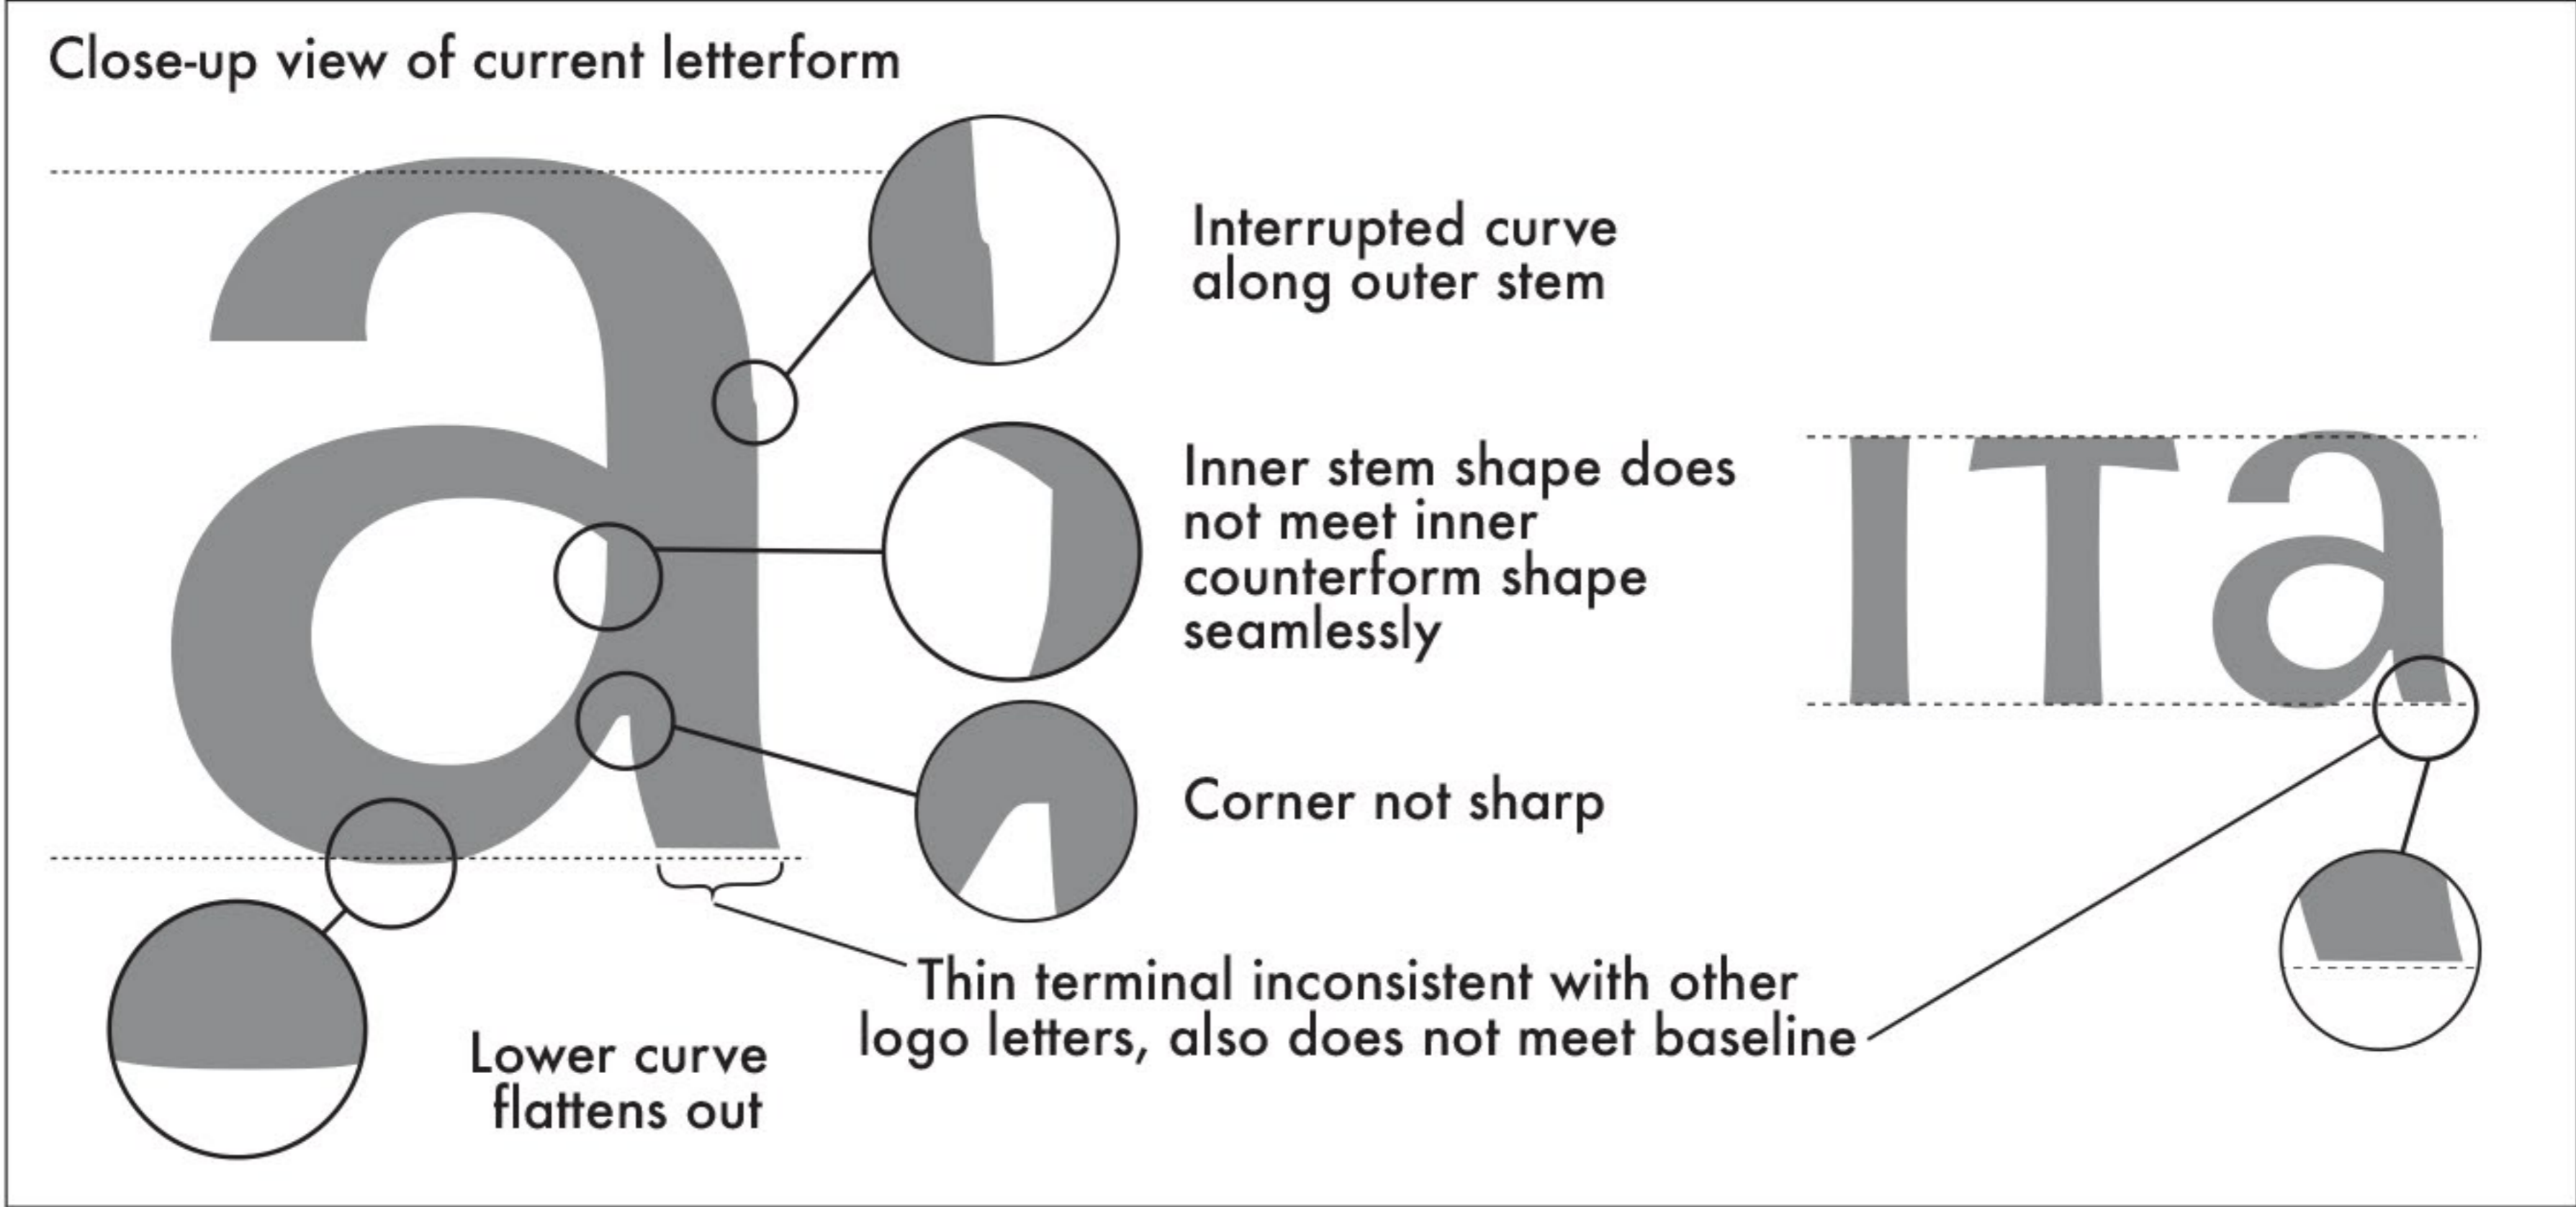

ITALIC LOGO STUDY

ITa LIC

The 'a' letterform in the Italic logo has some typographic inconsistencies that can be strengthened to improve overall brand presentation.

Source file: "safari-pinned-tab.svg"