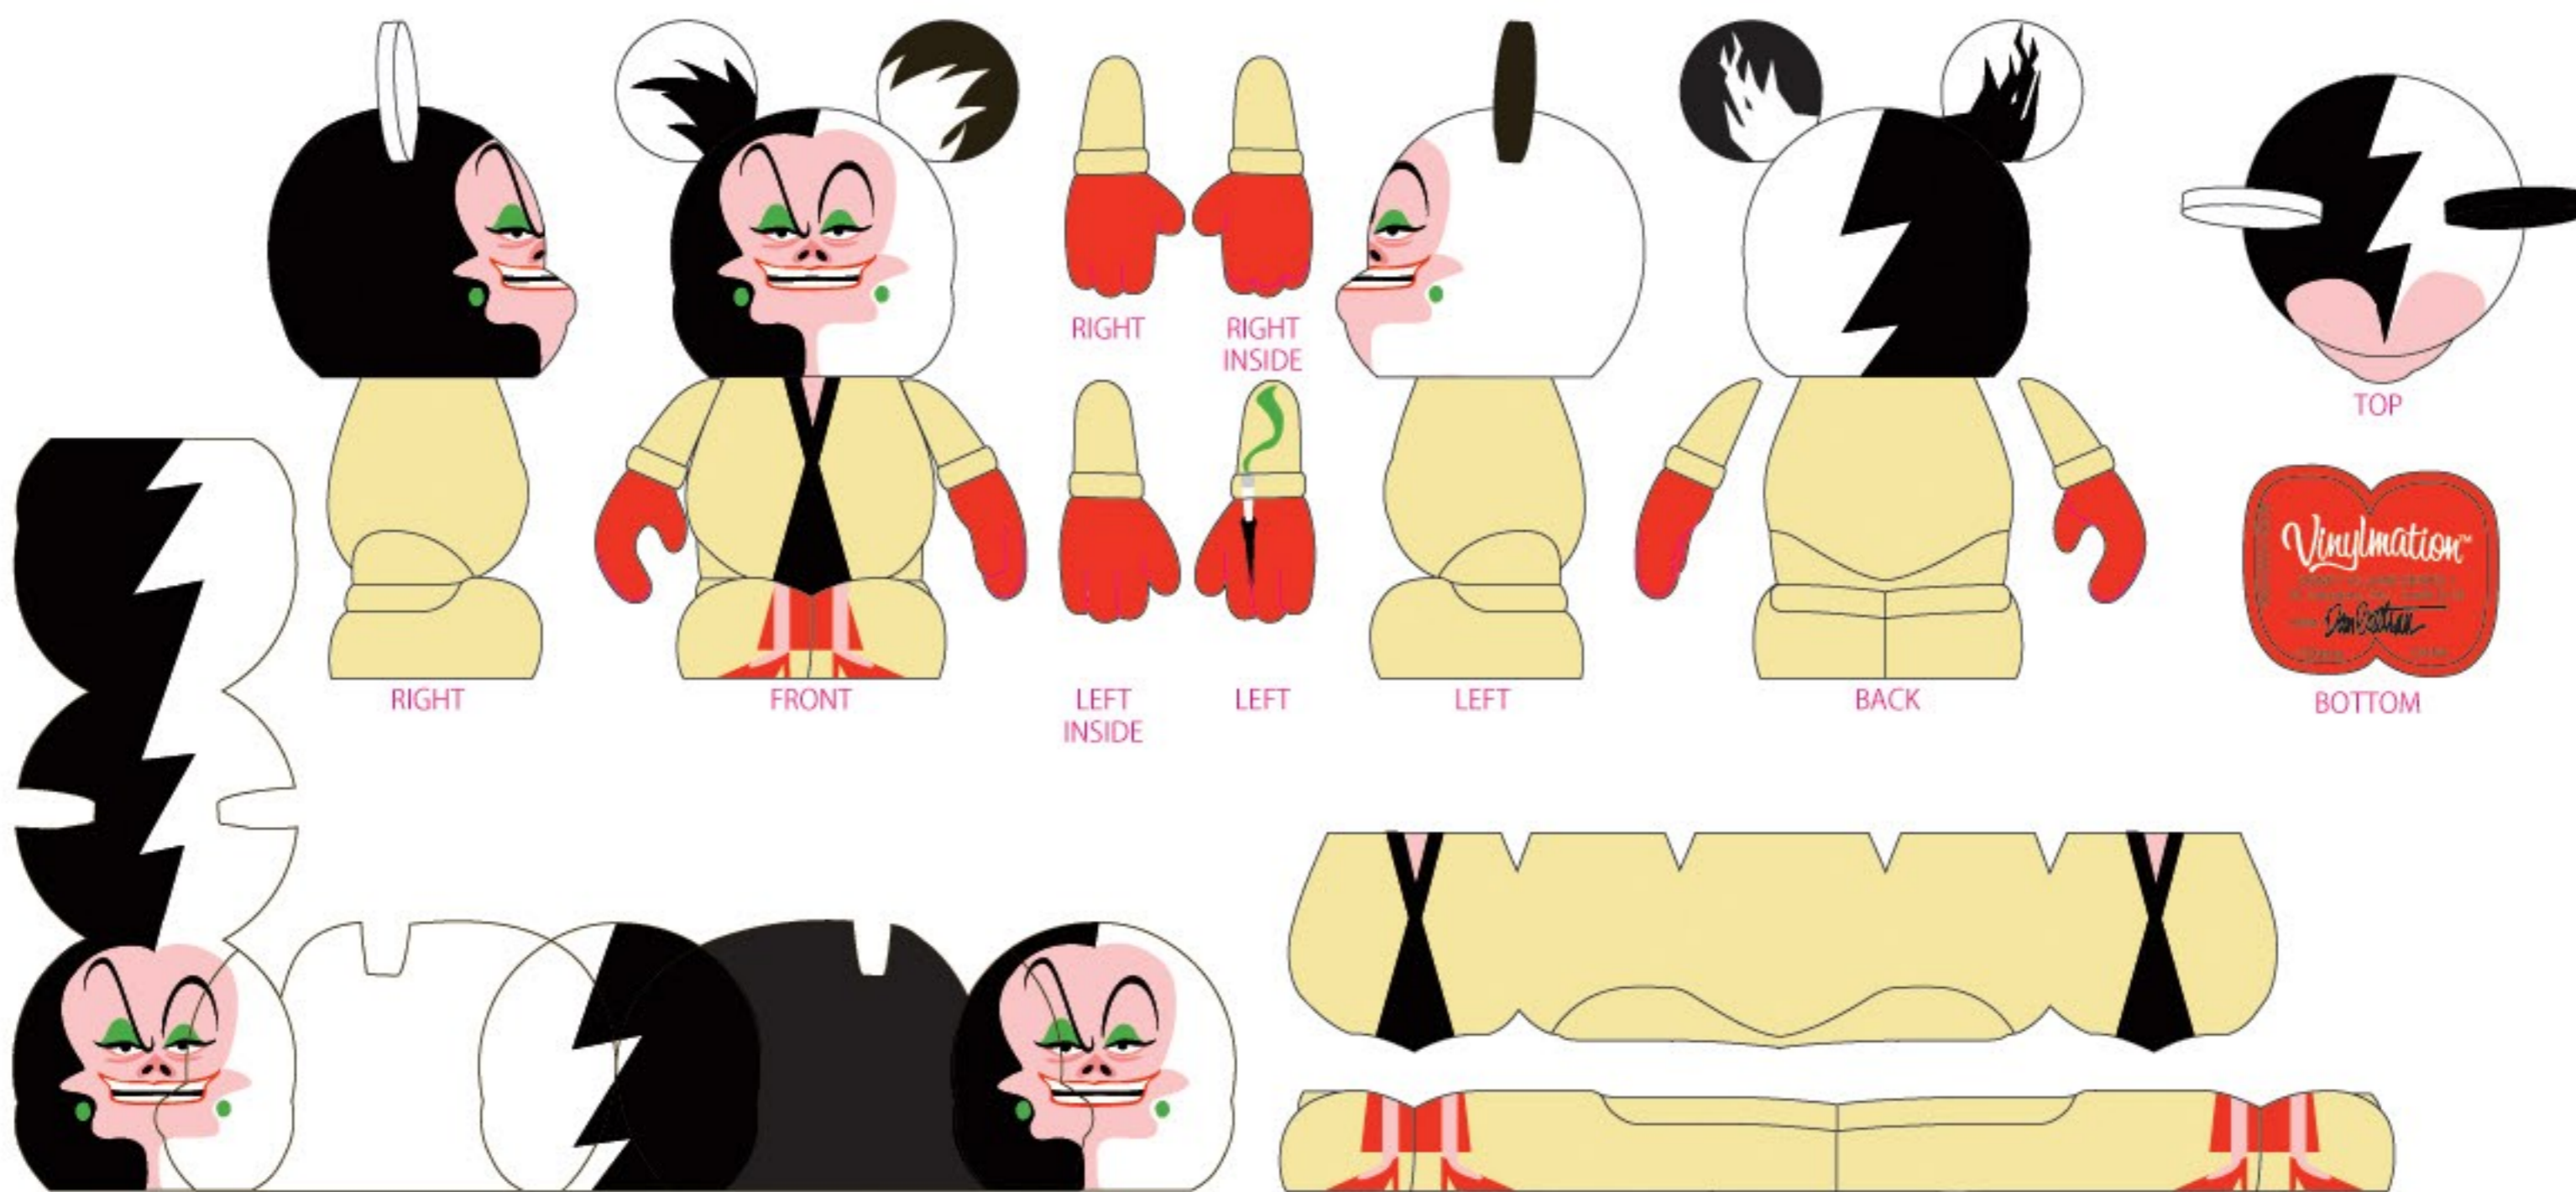

ARTWORK AND PAINT GUIDE

ART REFERENCE ONLY: REFER TO SPEC PACKAGE FOR DETAILS
3 INCH VINYL TEMPLATE
PAGE 1 OF 1

ITEM NAME: VINYLIMATION Disney Store 1: CRUELLA 3 inch	JOB #: TEST CRUELLA	ARTIST: BELTRAN
DATE: 04.26.2010	MERCHANT: ONGACO	

ACTUAL SIZE OF VINYL

FINAL ART
APPROVED FOR PRODUCTION

已定稿作品	최종 작품	งานศิลปะต้นสุดท้าย
可複製	제작 승인됨	ได้รับอนุญาตให้ทำซ้ำ

BLACK   WHITE   PMS 1767   PMS 302   PMS 460   PMS 485   PMS 1777   PMS 000   PMS 000

DAN BELTRAN
danbeltran@danbeltran.com